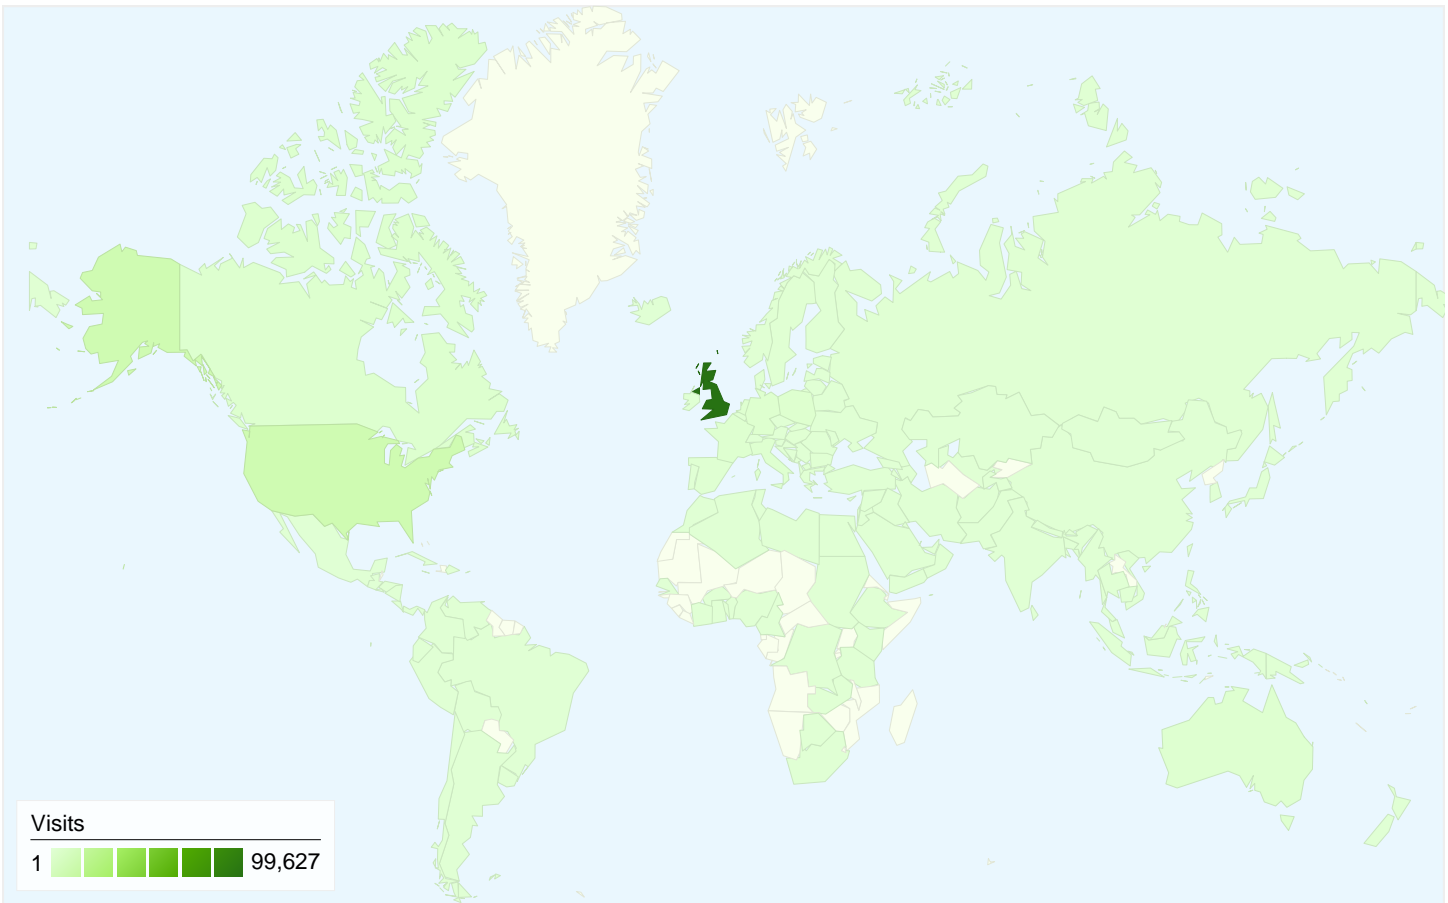

130,256 visits came from 149 countries/territories

Site Usage						
Visits	Pages/Visit	Avg. Time on Site	% New Visits	Bounce Rate		
130,256 % of Site Total: 100.00%	13.73 Site Avg: 13.73 (0.00%)	00:10:59 Site Avg: 00:10:59 (0.00%)	47.44% Site Avg: 47.18% (0.54%)	37.46% Site Avg: 37.46% (0.00%)		
Country/Territory	Visits	Pages/Visit	Avg. Time on Site	% New Visits	Bounce Rate	
United Kingdom	99,627	16.36	00:13:24	38.89%	31.95%	
United States	9,995	4.82	00:02:56	79.34%	56.73%	
Canada	1,731	4.18	00:02:19	62.10%	66.78%	
Germany	1,610	6.94	00:04:07	70.19%	50.12%	
Poland	1,477	3.92	00:02:14	55.59%	48.27%	
France	1,469	6.72	00:04:07	75.70%	54.25%	
Australia	1,430	5.93	00:04:03	81.19%	50.00%	
Italy	1,421	6.73	00:03:34	65.80%	47.64%	
Netherlands	1,287	8.65	00:05:30	64.34%	46.85%