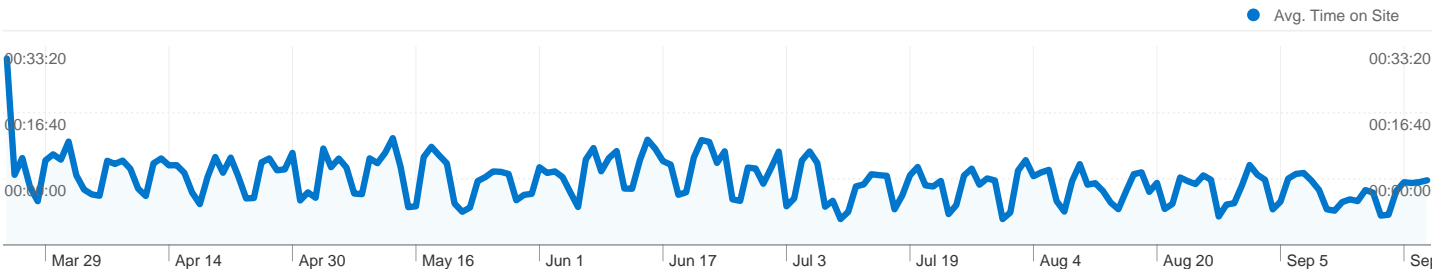

1 - 149 of 149

Pages on this site were viewed a total of 1,788,749 times

 1,788,749 Pageviews

 1,082,306 Unique Views

 37.46% Bounce Rate

Top Content

Pages	Pageviews	% Pageviews
/database	71,796	4.02%
/database/myscheme/myfinds	47,121	2.64%
/database/search/advanced	43,560	2.44%
/index.php	37,965	2.13%
/forum/index.php	33,674	1.89%

Time on Site for all visitors

Mar 24, 2010 - Sep 24, 2010

Comparing to: Site

00:10:59 Avg. Time on Site

Wednesday, March 24, 2010	00:31:20
Thursday, March 25, 2010	00:11:47
Friday, March 26, 2010	00:14:37
Saturday, March 27, 2010	00:09:44
Sunday, March 28, 2010	00:07:21
Monday, March 29, 2010	00:14:13
Tuesday, March 30, 2010	00:15:14
Wednesday, March 31, 2010	00:14:20
Thursday, April 1, 2010	00:17:22
Friday, April 2, 2010	00:11:42
Saturday, April 3, 2010	00:09:18
Sunday, April 4, 2010	00:08:30
Monday, April 5, 2010	00:08:16
Tuesday, April 6, 2010	00:14:09
Wednesday, April 7, 2010	00:13:36
Thursday, April 8, 2010	00:14:10
Friday, April 9, 2010	00:12:47
Saturday, April 10, 2010	00:09:28
Sunday, April 11, 2010	00:08:13
Monday, April 12, 2010	00:13:43
Tuesday, April 13, 2010	00:14:32
Wednesday, April 14, 2010	00:13:22
Thursday, April 15, 2010	00:13:25
Friday, April 16, 2010	00:12:06
Saturday, April 17, 2010	00:08:49
Sunday, April 18, 2010	00:06:51