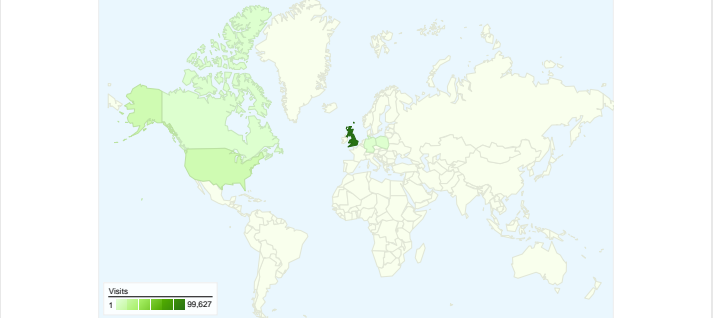

Site Usage

- 130,254** Visits
- 37.46%** Bounce Rate
- 1,788,728** Pageviews
- 00:10:59** Avg. Time on Site
- 13.73** Pages/Visit
- 47.36%** % New Visits

Visitors Overview

Map Overlay

Traffic Sources Overview

65,545 people visited this site

 **130,256 Visits**

 **65,545 Absolute Unique Visitors**

 **1,788,748 Pageviews**

 **13.73 Average Pageviews**

 **00:10:59 Time on Site**

 **37.46% Bounce Rate**

 **47.36% New Visits**

All traffic sources sent a total of 130,256 visits

 18.23% Direct Traffic

 32.22% Referring Sites

 49.55% Search Engines

- Search Engines
64,545.00 (49.55%)
- Referring Sites
41,962.00 (32.22%)
- Direct Traffic
23,749.00 (18.23%)

130,256 visits came from 149 countries/territories

Site Usage						
Visits	Pages/Visit	Avg. Time on Site	% New Visits	Bounce Rate		
130,256 % of Site Total: 100.00%	13.73 Site Avg: 13.73 (0.00%)	00:10:59 Site Avg: 00:10:59 (0.00%)	47.44% Site Avg: 47.18% (0.54%)	37.46% Site Avg: 37.46% (0.00%)		
Country/Territory	Visits	Pages/Visit	Avg. Time on Site	% New Visits	Bounce Rate	
United Kingdom	99,627	16.36	00:13:24	38.89%	31.95%	
United States	9,995	4.82	00:02:56	79.34%	56.73%	
Canada	1,731	4.18	00:02:19	62.10%	66.78%	
Germany	1,610	6.94	00:04:07	70.19%	50.12%	
Poland	1,477	3.92	00:02:14	55.59%	48.27%	
France	1,469	6.72	00:04:07	75.70%	54.25%	
Australia	1,430	5.93	00:04:03	81.19%	50.00%	
Italy	1,421	6.73	00:03:34	65.80%	47.64%	
Netherlands	1,287	8.65	00:05:30	64.34%	46.85%	