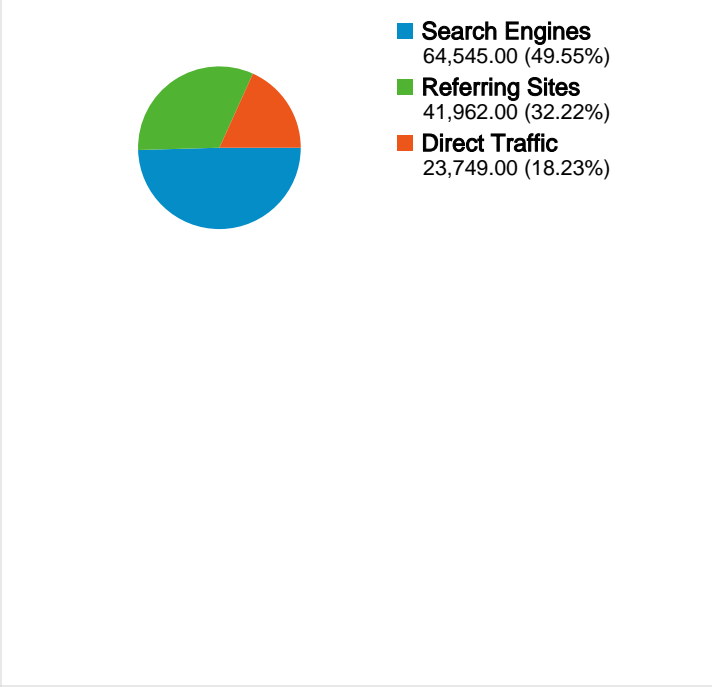

Site Usage

- 130,254** Visits
- 37.46%** Bounce Rate
- 1,788,728** Pageviews
- 00:10:59** Avg. Time on Site
- 13.73** Pages/Visit
- 47.36%** % New Visits

Visitors Overview

Map Overlay

Traffic Sources Overview

65,545 people visited this site

 **130,256 Visits**

 **65,545 Absolute Unique Visitors**

 **1,788,748 Pageviews**

 **13.73 Average Pageviews**

 **00:10:59 Time on Site**

 **37.46% Bounce Rate**

 **47.36% New Visits**

All traffic sources sent a total of 130,256 visits

 18.23% Direct Traffic

 32.22% Referring Sites

 49.55% Search Engines

- Search Engines
64,545.00 (49.55%)
- Referring Sites
41,962.00 (32.22%)
- Direct Traffic
23,749.00 (18.23%)

130,256 visits came from 149 countries/territories

Site Usage						
Visits	Pages/Visit	Avg. Time on Site	% New Visits	Bounce Rate		
130,256 % of Site Total: 100.00%	13.73 Site Avg: 13.73 (0.00%)	00:10:59 Site Avg: 00:10:59 (0.00%)	47.44% Site Avg: 47.18% (0.54%)	37.46% Site Avg: 37.46% (0.00%)		
Country/Territory	Visits	Pages/Visit	Avg. Time on Site	% New Visits	Bounce Rate	
United Kingdom	99,627	16.36	00:13:24	38.89%	31.95%	
United States	9,995	4.82	00:02:56	79.34%	56.73%	
Canada	1,731	4.18	00:02:19	62.10%	66.78%	
Germany	1,610	6.94	00:04:07	70.19%	50.12%	
Poland	1,477	3.92	00:02:14	55.59%	48.27%	
France	1,469	6.72	00:04:07	75.70%	54.25%	
Australia	1,430	5.93	00:04:03	81.19%	50.00%	
Italy	1,421	6.73	00:03:34	65.80%	47.64%	
Netherlands	1,287	8.65	00:05:30	64.34%	46.85%	