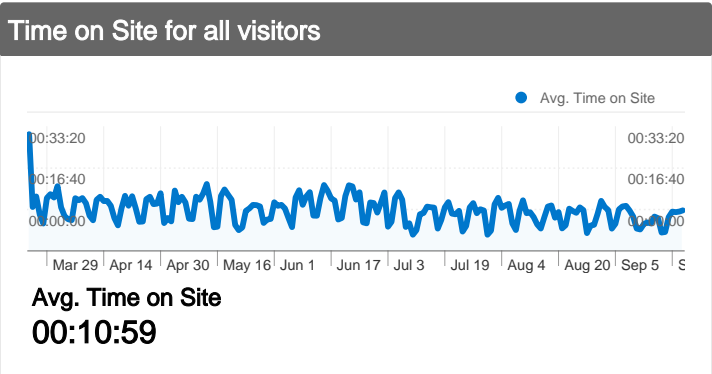

Site Usage

- 130,254** Visits
- 37.46%** Bounce Rate
- 1,788,728** Pageviews
- 00:10:59** Avg. Time on Site
- 13.73** Pages/Visit
- 47.36%** % New Visits

Visitors Overview

Map Overlay

Traffic Sources Overview

65,545 people visited this site

 **130,256 Visits**

 **65,545 Absolute Unique Visitors**

 **1,788,748 Pageviews**

 **13.73 Average Pageviews**

 **00:10:59 Time on Site**

 **37.46% Bounce Rate**

 **47.36% New Visits**