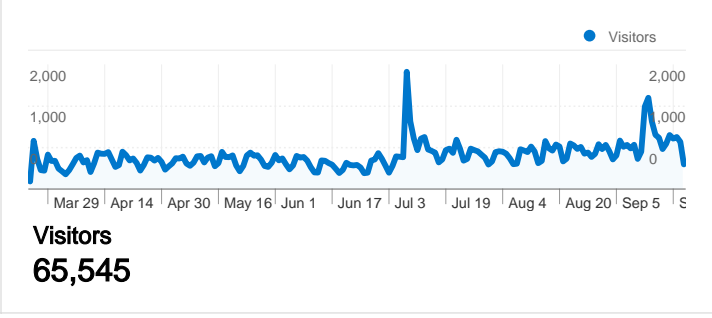

Site Usage

- 130,254** Visits
- 37.46%** Bounce Rate
- 1,788,728** Pageviews
- 00:10:59** Avg. Time on Site
- 13.73** Pages/Visit
- 47.36%** % New Visits

Visitors Overview

Map Overlay

Traffic Sources Overview

65,545 people visited this site

 **130,256 Visits**

 **65,545 Absolute Unique Visitors**

 **1,788,748 Pageviews**

 **13.73 Average Pageviews**

 **00:10:59 Time on Site**

 **37.46% Bounce Rate**

 **47.36% New Visits**